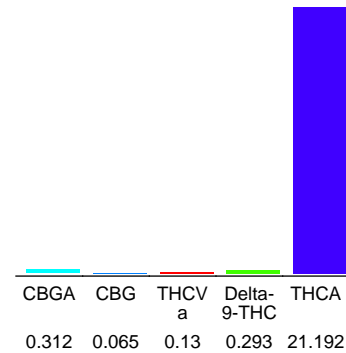

Cannabinoid Profile

Cannabinoid Profile by HPLC

0.29%
Delta-9-THC

0.00%
CBD

21.99%
Total Cannabinoids

Cannabinoid	% wt	mg/g
CBGA	0.312	3.12
CBG	0.065	0.65
THCva	0.13	1.3
Delta-9-THC	0.293	2.93
THCA	21.19	211.92
Total Cannabinoids	21.99	219.9
Calculated Total THC	18.88	188.78
Calculated CBD Yield	0.00	0.00

Calculated Total THC = Delta-9-THC + 0.877 * THCA
Calculated Maximum CBD Yield = CBD + 0.877 * CBDA

Marin Analytics, LLC

250 Bel Marin Keys Blvd, Suite D4
Novato, CA 94949

833-321-TEST / info@marinanalytics.com

Mike Clemmons
Lab Manager

This sample has been tested by Marin Analytics, LLC using valid testing methodologies and a quality system. Values reported relate only to the sample tested. Marin Analytics, LLC makes no claims as to the efficacy, safety, or other risks associated with any detected or non-detected levels of any compounds reported herein. This Certificate shall not be reproduced except in full without the written approval of Marin Analytics, LLC. Copyright 2023 Marin Analytics, LLC All Rights Reserved.