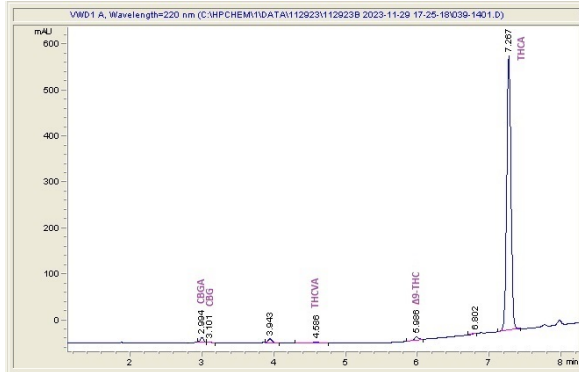

Elevated Trading LLC

Sample 614-112923-115

Wedding Cake

Sample Submitted: 11-29-2023; Report Date: 11-30-2023

Wedding Cake THC-A Hemp

Plant Material: Hemp Flower

Chromatogram